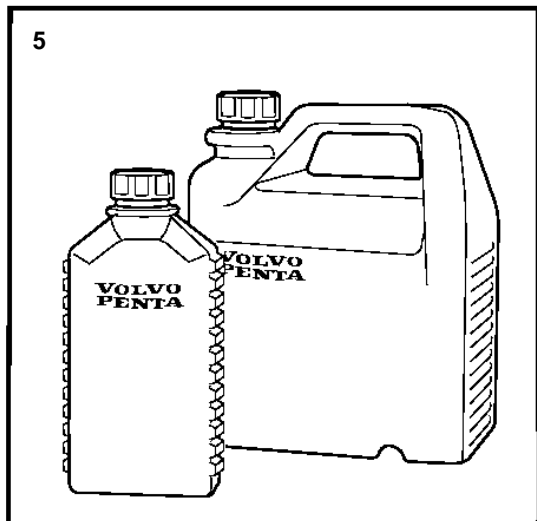

COMMON

COMMON

REF	PART NO.	DESCRIPTION	NOTES	
1	1141561	Primer, drive unit	BLUE-GREY,0,5L. Two-can coating.	
	1141562	Primer, drive unit	BLUE-GREY, 0,4L SPRAY	
	1141593	Primer, drive unit	GREY, 0,3L SPRAY	
	1141560	Paint, drive unit	WHITE, 0,4L	
	1141567	Paint, drive unit	BLUE-GREY, 0,4L SPRAY	
	1141575	Paint, drive unit	GREY, 0,4L SPRAY	
		Paint, drive unit	GREY, 0,5L. Two-can coating.	
	1141568	Paint, drive unit	BLACK, 0,4L SPRAY	
	3851219	Paint, drive unit	SX, 0,4L SPRAY	
	3851220	Paint, drive unit	DPX, 0,4L SPRAY	
	1141594	Paint, anti-fouling	GREY, 0,5L SPRAY	
		Paint, anti-fouling	GREY, 0,5L SPRAY. For scandinavia only.	
	827501	Paint, engine	RED, 0,4L SPRAY	
	1141564	Paint, engine	RED, 1L	
	1141566	Paint, engine	GREEN, 0,4L SPRAY	
	837124	Paint, engine	GREEN, 1L	
	3851221	Paint, engine	DK CHARCOAL, 0,4L SPRAY	
	827502	Clear enamel, engine	0,4 L SPRAY	
	2	1141596	Oil	SAE 20W/50SG, 1L. For petrol engines.
		1141597	Oil	SAE 20W/50SG, 4L. For petrol engines.
1141587		Oil	SAE 20W/50SG, 20L. For petrol engines.	
1141588		Oil	SAE 20W/50SG, 208L. For petrol engines.	
1141598		Oil	SAE 15W/40VDS-2, 1L. For diesel engines.	
1141599		Oil	SAE 15W/40VDS-2, 4L. For diesel engines.	
1141550		Oil	SAE 15W/40VDS-2, 20L. For diesel engines.	
1141546		Oil	SAE 15W/40VDS-2, 208L. For diesel engines.	
3	1141600	Oil, transmission	GL5 MINERAL, 1L. For drive units and reverse gears.	
	1141572	Oil, transmission	GL5 SYNTHETIC, 1L. For drive units and reverse gears.	
	1141592	Oil, air compressor	0,25L FOR D42	
	1141510	Conservation oil	1L	
	1161398	Universal oil	0,2 L SPRAY	
	Anti-rust agent	0,5L		
4	828250	Grease	25g	
	1141509	Grease	500g. For propeller shaft.	
5	1141602	Coolant	1L, TYPE 90	
	1141603	Coolant	4L, TYPE 90	
	1141589	Coolant	200L, TYPE 90	
6	840879	Sealant, gasket	25g	
	841261	Sealant, gasket	RED, 85g	
	1161099	Sealant, gasket	0,125L	
	1161277	Sealant, silicon	BLACK, 20g	
	1161231	Sealant, silicon	BLACK,0,31L	
	1141570	Sealant, drive unit	WHITE, 60g	
	591247	Sealant, graphite	1kg	